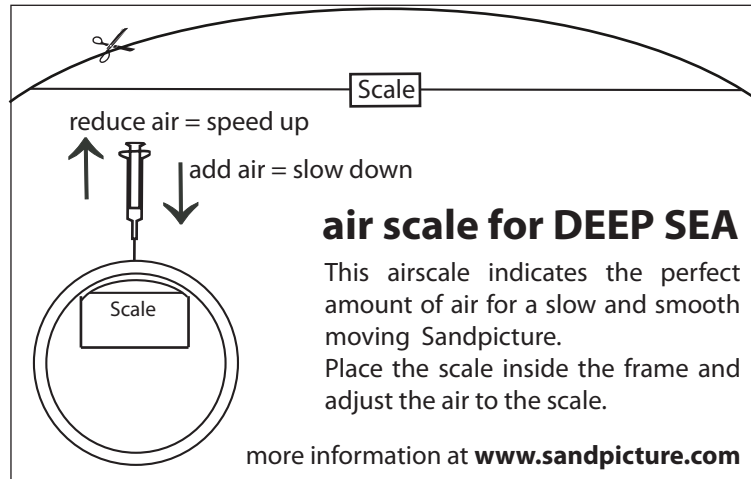

Scale

reduce air = speed up

add air = slow down

air scale for DEEP SEA

This airsacle indicates the perfect amount of air for a slow and smooth moving Sandpicture.

Place the scale inside the frame and adjust the air to the scale.

more information at www.sandpicture.com

air scale for DEEP SEA

This ayscale indicates the perfect amount of air for a slow and smooth moving Sandpicture. Place the scale inside the frame and adjust the air to the scale.